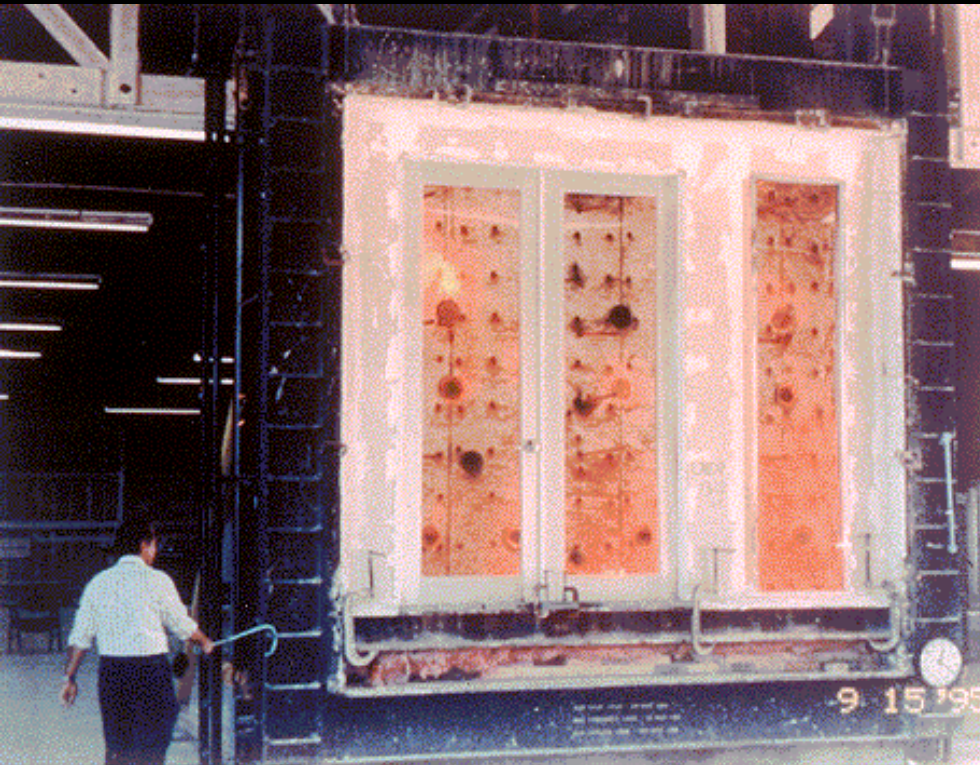

Fire Rated

- RACO aluminum frames are fire rated to 90 minutes
- Meets new positive / negative UBC for 20 minutes

Classic

Solutions

Solutions II