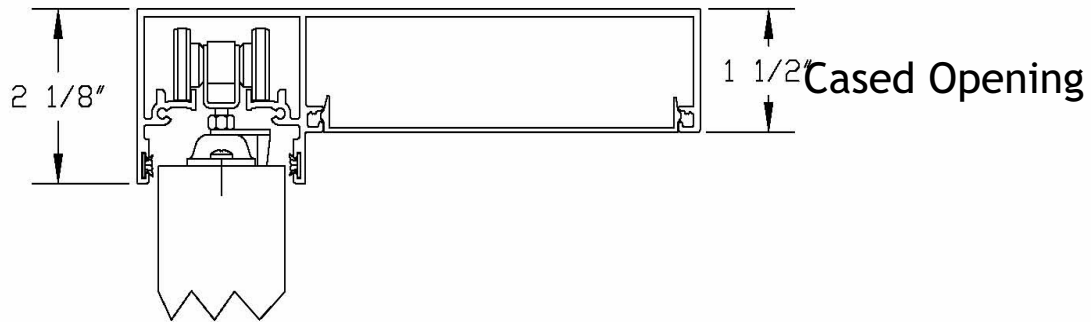

CUSTOM ALUMINUM DOORS

STILES

5 1/2"

4"

2 5/8"

5 1/2"

4"

2 5/8"