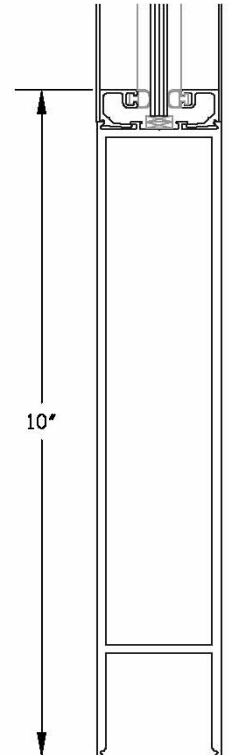

CUSTOM ALUMINUM DOORS

STILES

5 1/2"

4"

2 5/8"

5 1/2"

4"

2 5/8"

RAILS

3"

1 5/8"

2 1/2"

3 1/2"

6"

7"

10"