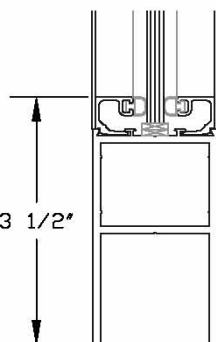

CUSTOM ALUMINUM DOORS

STILES

5 1/2"

4"

2 5/8"

5 1/2"

4"

2 5/8"

RAILS

3"

1 5/8"

2 1/2"

3 1/2"

6"

7"

10"