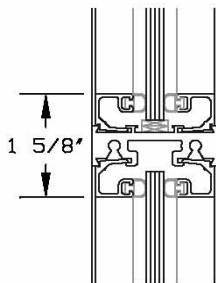

CUSTOM ALUMINUM DOORS

STILES

5 1/2"

4"

2 5/8"

5 1/2"

4"

2 5/8"

RAILS

3"

1 5/8"

2 1/2"

3 1/2"

6"

7"

10"