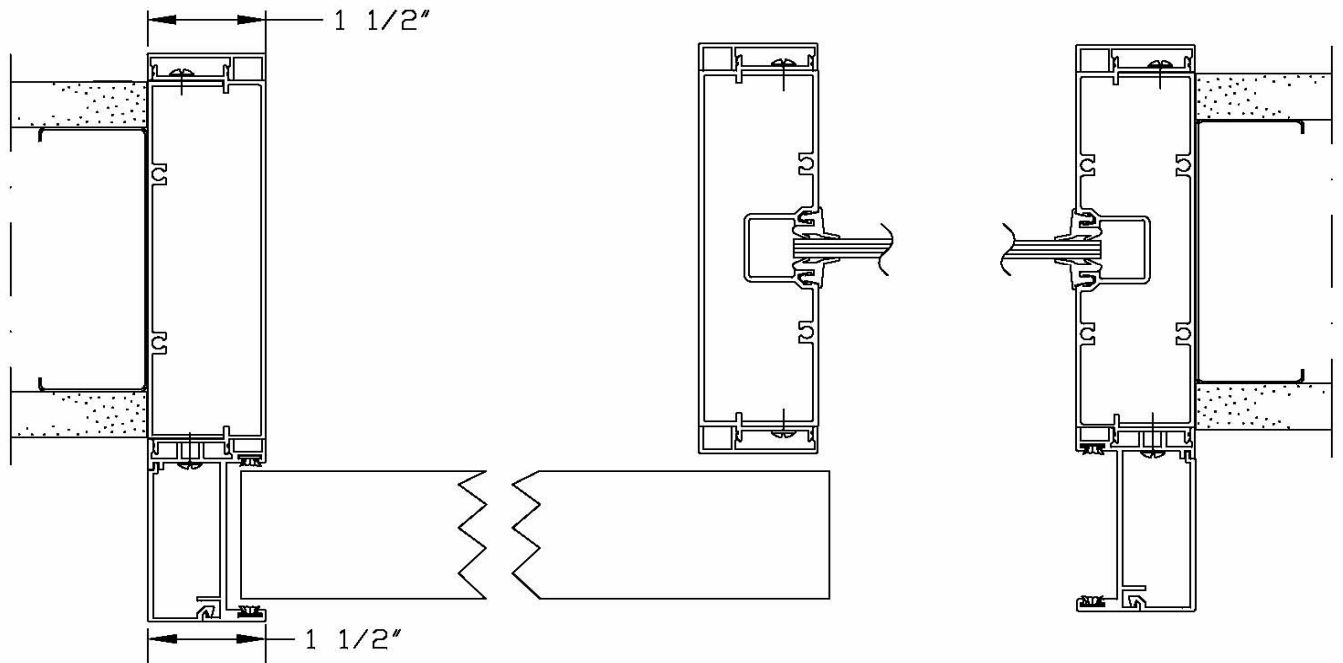

SLIDING INNOVATIONS

SolutionsII™ OFFSET FRAME