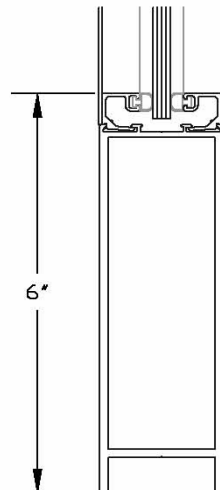

CUSTOM ALUMINUM DOORS

STILES

5 1/2"

4"

2 5/8"

5 1/2"

4"

2 5/8"

RAILS

3"

1 5/8"

2 1/2"

3 1/2"

6"

7"

10"