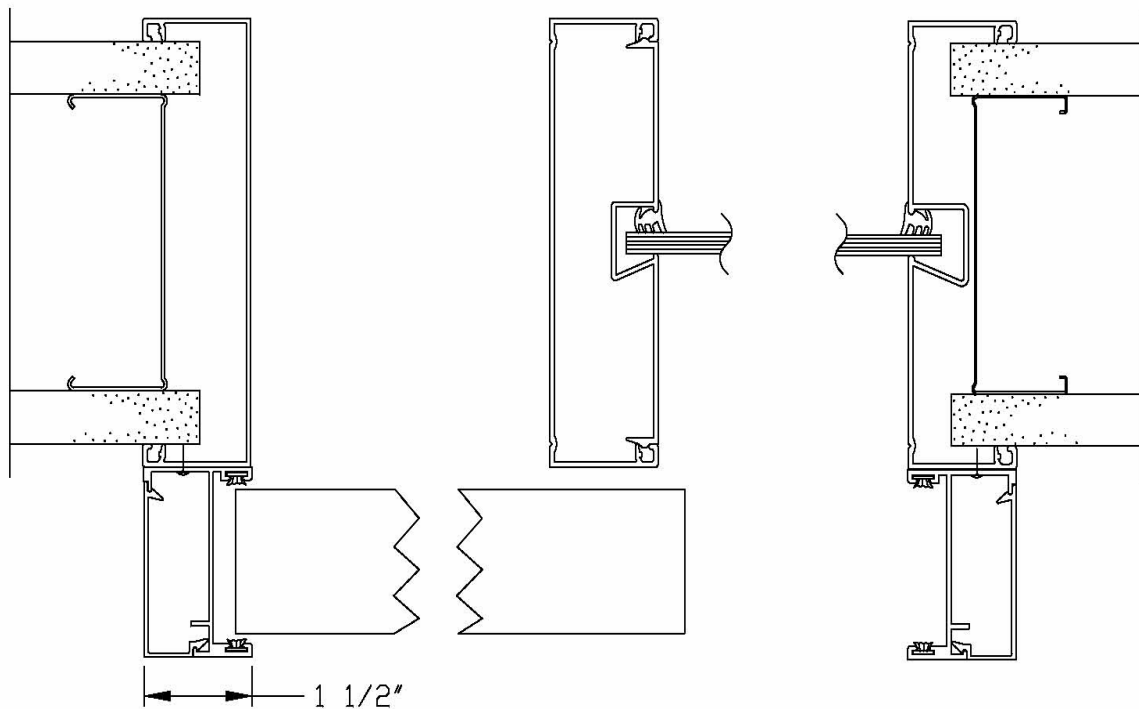

CUSTOM ALUMINUM DOORS

STILES

5 1/2"

4"

2 5/8"

5 1/2"

4"

2 5/8"

RAILS

3"

1 5/8"

2 1/2"

3 1/2"

6"

7"

10"