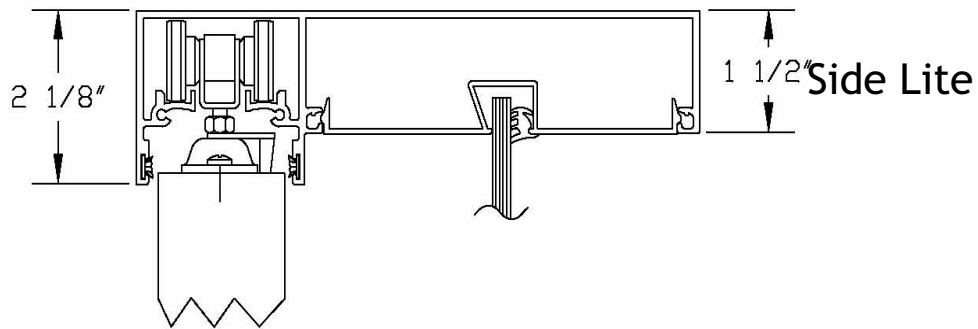

CUSTOM ALUMINUM DOORS

STILES

5 1/2"

4"

2 5/8"

5 1/2"

4"

2 5/8"