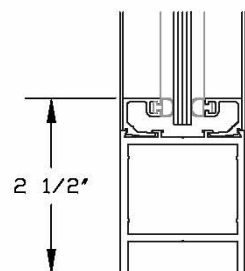

CUSTOM ALUMINUM DOORS

STILES

5 1/2"

4"

2 5/8"

5 1/2"

4"

2 5/8"

RAILS

3"

1 5/8"

2 1/2"

3 1/2"

6"

7"

10"