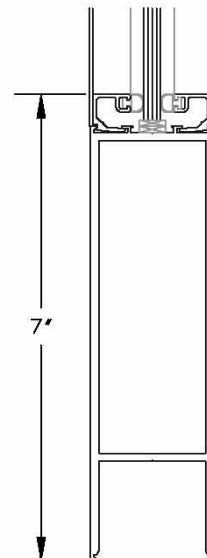

CUSTOM ALUMINUM DOORS

STILES

5 1/2"

4"

2 5/8"

5 1/2"

4"

2 5/8"

RAILS

3"

1 5/8"

2 1/2"

3 1/2"

6"

7"

10"