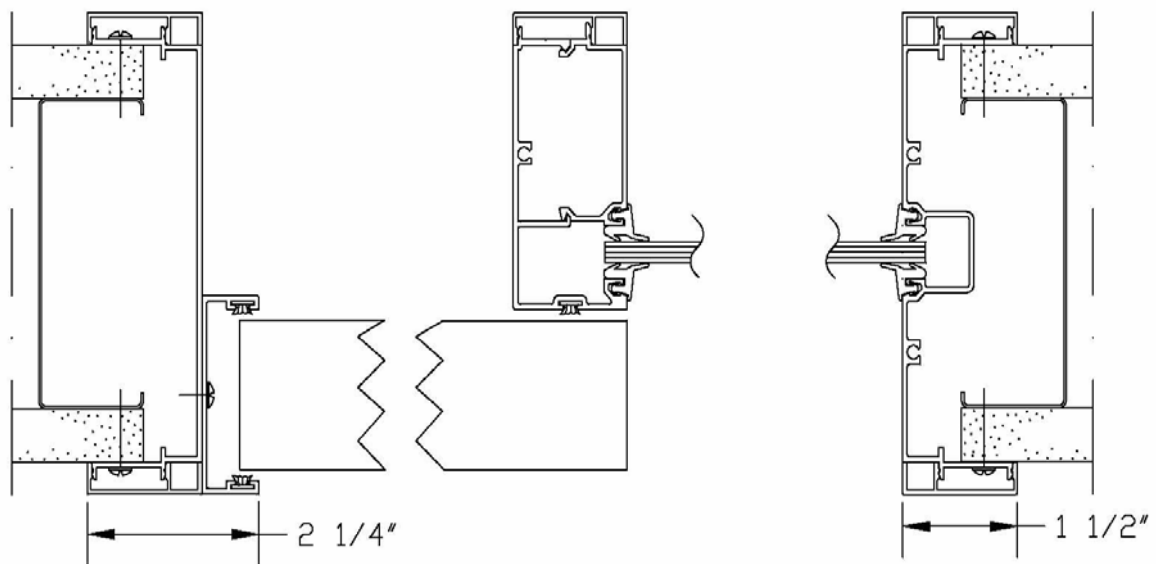

SLIDING INNOVATIONS

SolutionsII™ FLUSH FRAME