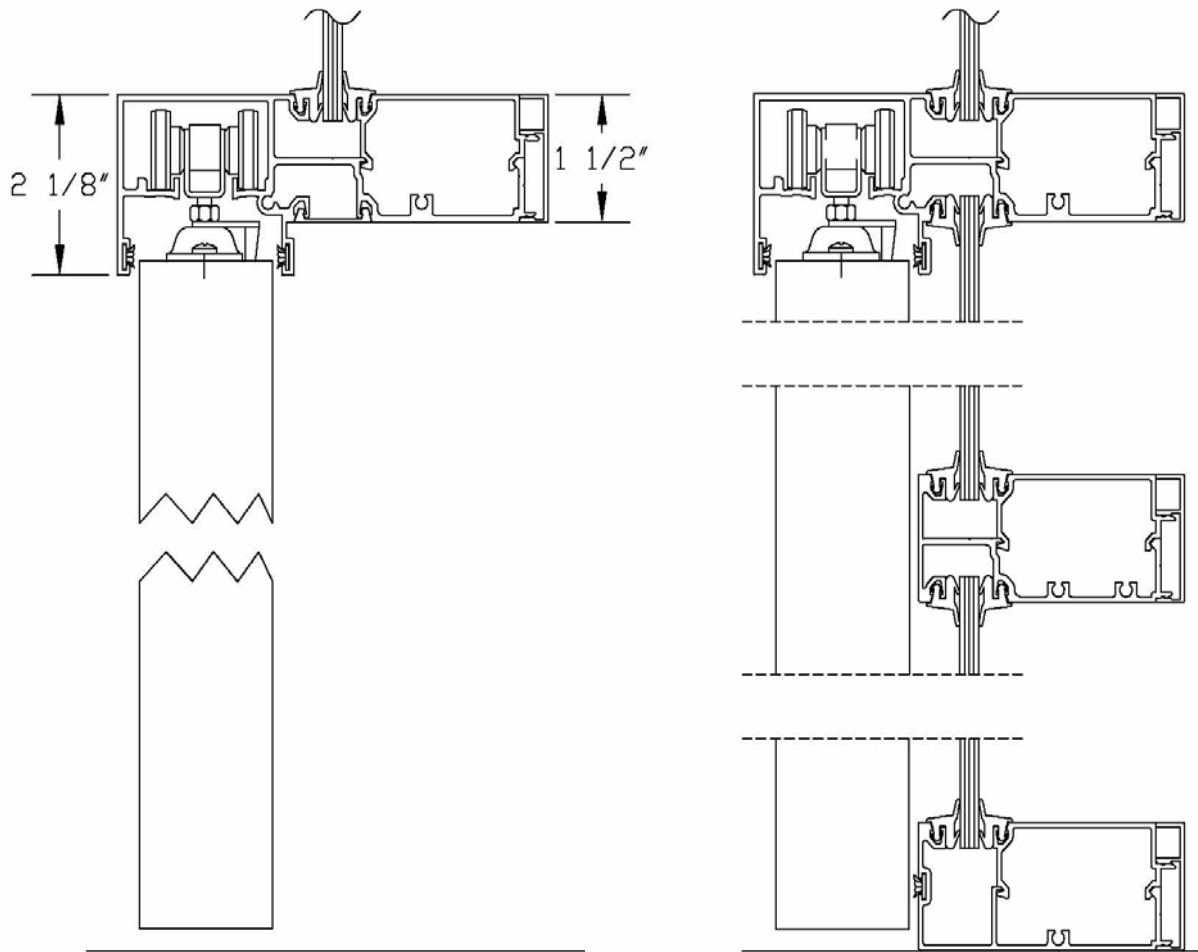

SLIDING INNOVATIONS

SolutionsII™ FLUSH FRAME