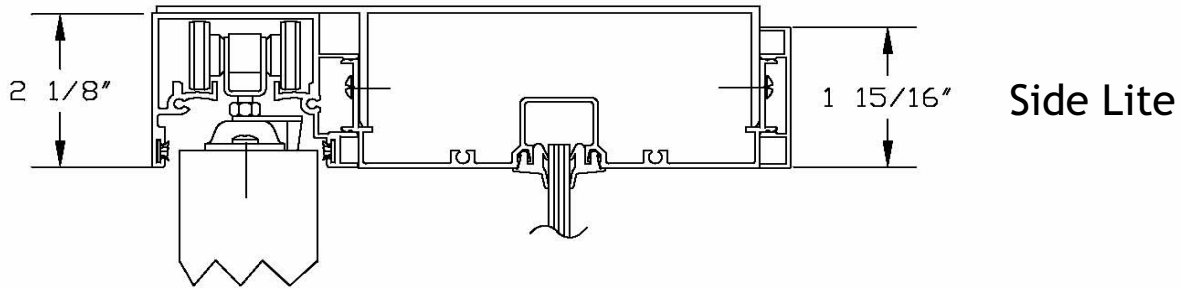

SLIDING INNOVATIONS

SolutionsII™ OFFSET FRAME