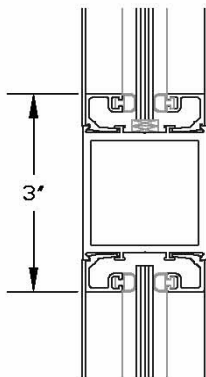

CUSTOM ALUMINUM DOORS

STILES

5 1/2"

4"

2 5/8"

5 1/2"

4"

2 5/8"

RAILS

3"

1 5/8"

2 1/2"

3 1/2"

6"

7"

10"