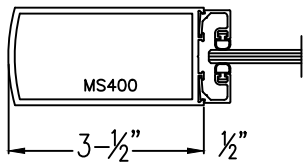

(Typ.) 1-3/4" Door thickness

BOTTOM RAIL

SLIDER MEDIUM STILE

SLIDER MEDIUM STILE