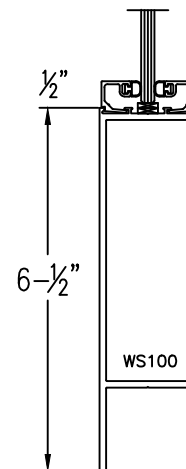

# Aluminum Medium Stile

Please circle the styles, top & bottom rails needed.

Typical Door Details

400 MEDIUM STILE

400 MEDIUM STILE

TOP RAIL

(Typ.) 1-3/4" Door thickness

BOTTOM RAIL

SLIDER MEDIUM STILE

SLIDER MEDIUM STILE

400 BOTTOM RAIL

SLIDER MEDIUM STILE w/ WOOL PILE