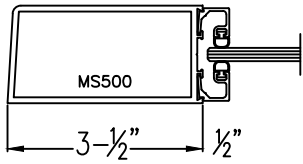

# Aluminum Medium Stile

Please circle the styles, top & bottom rails needed.

Typical Door Details

400 MEDIUM STILE

400 MEDIUM STILE

TOP RAIL

(Typ.) 1-3/4" Door thickness

BOTTOM RAIL