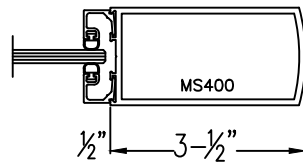

Aluminum Medium Stile

Please circle the styles, top & bottom rails needed.

Typical Door Details

400 MEDIUM STILE

400 MEDIUM STILE

TOP RAIL

(Typ.) 1-3/4" Door thickness

BOTTOM RAIL

SLIDER MEDIUM STILE

SLIDER MEDIUM STILE