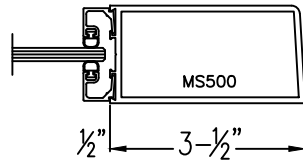

# Aluminum Medium Stile

Please circle the styles, top & bottom rails needed.

Typical Door Details

400 MEDIUM STILE

400 MEDIUM STILE

TOP RAIL

(Typ.) 1-3/4" Door thickness

BOTTOM RAIL