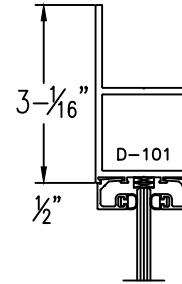

# Aluminum Medium Stile

Please circle the styles, top & bottom rails needed.

Typical Door Details

400 MEDIUM STILE

400 MEDIUM STILE

TOP RAIL

(Typ.) 1-3/4" Door thickness

BOTTOM RAIL