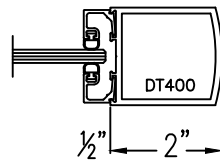

Aluminum Narrow Stile

Please circle the styles, top & bottom rails needed.

Typical Door Details

250 NARROW STILE

250 NARROW STILE

250 TOP RAIL

TOP RAIL

BOTTOM RAIL

(Typ.) 1-3/4" Door thickness

SLIDER NARROW STILE

SLIDER NARROW STILE

250 BOTTOM RAIL

SLIDER NARROW STILE w/ WOOL PILE