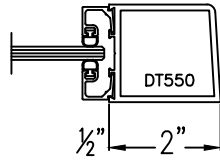

Aluminum Narrow Stile

Please circle the styles, top & bottom rails needed.

Typical Door Details

250 NARROW STILE

250 NARROW STILE

250 TOP RAIL

TOP RAIL

BOTTOM RAIL

(Typ.) 1-3/4" Door thickness

SLIDER NARROW STILE

SLIDER NARROW STILE

250 BOTTOM RAIL

SLIDER NARROW STILE w/ WOOL PILE