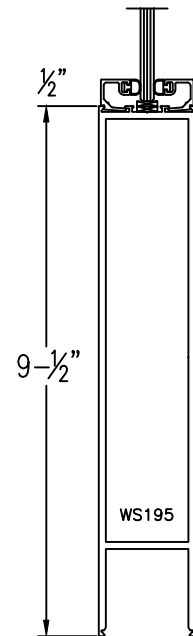

Aluminum Narrow Stile

Please circle the styles, top & bottom rails needed.

Typical Door Details

250 NARROW STILE

250 NARROW STILE

250 TOP RAIL

TOP RAIL

BOTTOM RAIL

(Typ.) 1-3/4" Door thickness

SLIDER NARROW STILE

SLIDER NARROW STILE

250 BOTTOM RAIL

SLIDER NARROW STILE w/ WOOL PILE