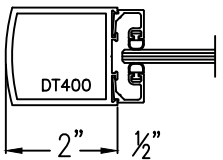

Aluminum Narrow Stile

Please circle the styles, top & bottom rails needed.

Typical Door Details

250 NARROW STILE

250 NARROW STILE

250 TOP RAIL

TOP RAIL

BOTTOM RAIL

(Typ.) 1-3/4" Door thickness

SLIDER NARROW STILE

SLIDER NARROW STILE

250 BOTTOM RAIL

SLIDER NARROW STILE w/ WOOL PILE