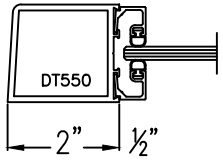

Aluminum Narrow Stile

Please circle the styles, top & bottom rails needed.

Typical Door Details

250 NARROW STILE

250 NARROW STILE

250 TOP RAIL

TOP RAIL

BOTTOM RAIL

(Typ.) 1-3/4" Door thickness

SLIDER NARROW STILE

SLIDER NARROW STILE

250 BOTTOM RAIL

SLIDER NARROW STILE w/ WOOL PILE