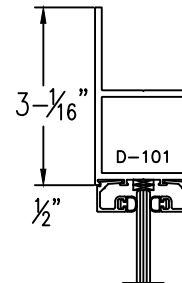

Aluminum Narrow Stile

Please circle the styles, top & bottom rails needed.

Typical Door Details

250 NARROW STILE

250 NARROW STILE

250 TOP RAIL

TOP RAIL

BOTTOM RAIL

(Typ.) 1-3/4" Door thickness

SLIDER NARROW STILE

SLIDER NARROW STILE

250 BOTTOM RAIL

SLIDER NARROW STILE w/ WOOL PILE