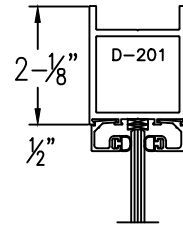

Aluminum Narrow Stile

Please circle the styles, top & bottom rails needed.

Typical Door Details

250 NARROW STILE

250 NARROW STILE

250 TOP RAIL

TOP RAIL

BOTTOM RAIL

(Typ.) 1-3/4" Door thickness

SLIDER NARROW STILE

SLIDER NARROW STILE

250 BOTTOM RAIL

SLIDER NARROW STILE w/ WOOL PILE