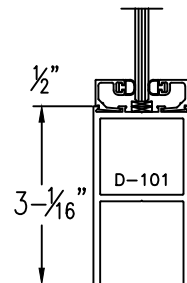

(Typ.) 1-3/4" Door thickness

SLIDER NARROW STILE

SLIDER NARROW STILE

250 BOTTOM RAIL

SLIDER NARROW STILE w/ WOOL PILE