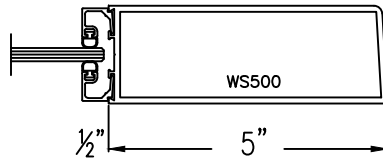

Aluminum Wide Stile

Please circle the styles, top & bottom rails needed.

Typical Door Details

500 WIDE STILE

500 WIDE STILE

SLIDER WIDE STILE

SLIDER WIDE STILE

SLIDER WIDE STILE w/ WOOL PILE

TOP RAIL

TOP RAIL

400 BOTTOM RAIL

BOTTOM RAIL

(Typ.) 1-3/4" Door thickness