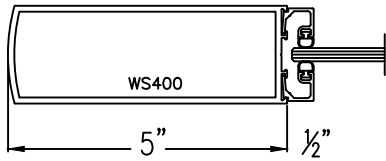

Aluminum Wide Stile

Please circle the styles, top & bottom rails needed.

Typical Door Details

500 WIDE STILE

500 WIDE STILE

SLIDER WIDE STILE

SLIDER WIDE STILE

SLIDER WIDE STILE w/ WOOL PILE

TOP RAIL

TOP RAIL

400 BOTTOM RAIL

BOTTOM RAIL

(Typ.) 1-3/4" Door thickness