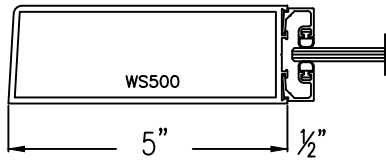

Aluminum Wide Stile

Please circle the styles, top & bottom rails needed.

Typical Door Details

500 WIDE STILE

500 WIDE STILE

SLIDER WIDE STILE

SLIDER WIDE STILE

SLIDER WIDE STILE w/ WOOL PILE

TOP RAIL

TOP RAIL

400 BOTTOM RAIL

BOTTOM RAIL

(Typ.) 1-3/4" Door thickness