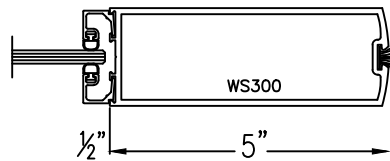

Aluminum Wide Stile

Please circle the styles, top & bottom rails needed.

Typical Door Details

500 WIDE STILE

500 WIDE STILE

SLIDER WIDE STILE

SLIDER WIDE STILE

SLIDER WIDE STILE w/ WOOL PILE

TOP RAIL

TOP RAIL

400 BOTTOM RAIL

BOTTOM RAIL

(Typ.) 1-3/4" Door thickness