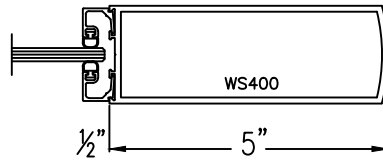

Aluminum Wide Stile

Please circle the styles, top & bottom rails needed.

Typical Door Details

500 WIDE STILE

500 WIDE STILE

SLIDER WIDE STILE

SLIDER WIDE STILE

SLIDER WIDE STILE w/ WOOL PILE

TOP RAIL

TOP RAIL

400 BOTTOM RAIL

BOTTOM RAIL

(Typ.) 1-3/4" Door thickness