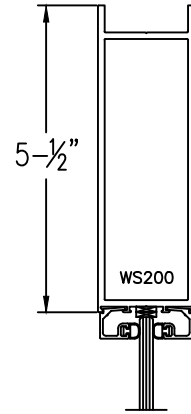

Aluminum Wide Stile

Please circle the styles, top & bottom rails needed.

Typical Door Details

500 WIDE STILE

500 WIDE STILE

SLIDER WIDE STILE

SLIDER WIDE STILE

SLIDER WIDE STILE w/ WOOL PILE

TOP RAIL

TOP RAIL

400 BOTTOM RAIL

BOTTOM RAIL

(Typ.) 1-3/4" Door thickness