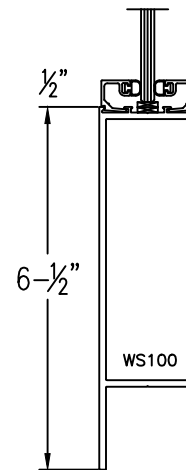

Aluminum Wide Stile

Please circle the styles, top & bottom rails needed.

Typical Door Details

500 WIDE STILE

500 WIDE STILE

SLIDER WIDE STILE

SLIDER WIDE STILE

SLIDER WIDE STILE w/ WOOL PILE

TOP RAIL

TOP RAIL

400 BOTTOM RAIL

BOTTOM RAIL

(Typ.) 1-3/4" Door thickness