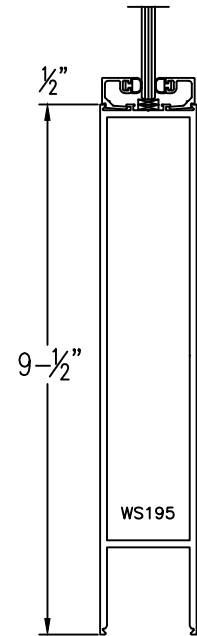

Aluminum Wide Stile

Please circle the styles, top & bottom rails needed.

Typical Door Details

500 WIDE STILE

500 WIDE STILE

SLIDER WIDE STILE

SLIDER WIDE STILE

SLIDER WIDE STILE w/ WOOL PILE

TOP RAIL

TOP RAIL

400 BOTTOM RAIL

BOTTOM RAIL

(Typ.) 1-3/4" Door thickness