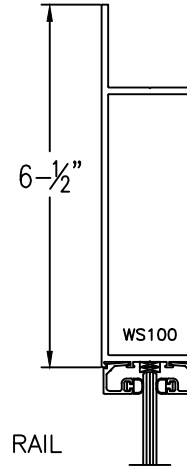

Aluminum Wide Stile

Please circle the styles, top & bottom rails needed.

Typical Door Details

500 WIDE STILE

500 WIDE STILE

SLIDER WIDE STILE

SLIDER WIDE STILE

SLIDER WIDE STILE w/ WOOL PILE

TOP RAIL

TOP RAIL

400 BOTTOM RAIL

BOTTOM RAIL

(Typ.) 1-3/4" Door thickness