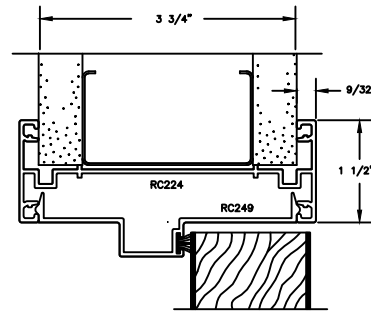

RACO Classic 375 Series

Typical Door, Frame & Sidelite Details

C2-033

C2-056

C2-061

C2-028

C2-025

C2-042

C2-043

C2-057

C2-036

C2-054

C2-053