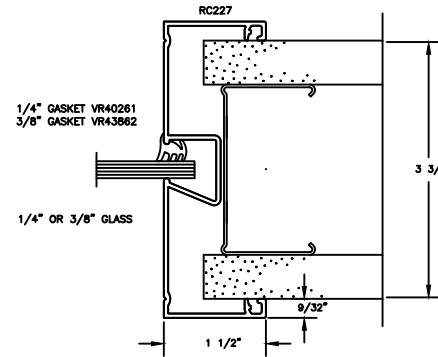

RACO Classic 375 Series

Typical Door, Frame & Sidelite Details

C2-033

C2-056

C2-061

C2-028

C2-025

C2-042

C2-043

C2-057

C2-036

C2-054

C2-053