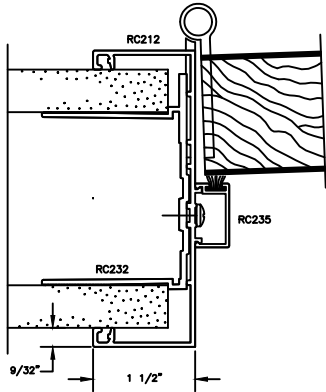

RACO Classic 375 Series

Typical Door, Frame & Sidelite Details

C2-033

C2-056

C2-061

C2-028

C2-025

C2-042

C2-043

C2-057

C2-036

C2-054

C2-053