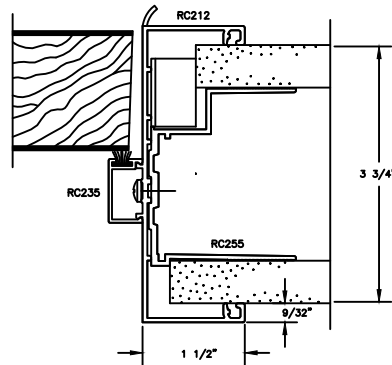

RACO Classic 375 Series

Typical Door, Frame & Sidelite Details

C2-033

C2-056

C2-061

C2-028

C2-025

C2-042

C2-043

C2-057

C2-036

C2-054

C2-053