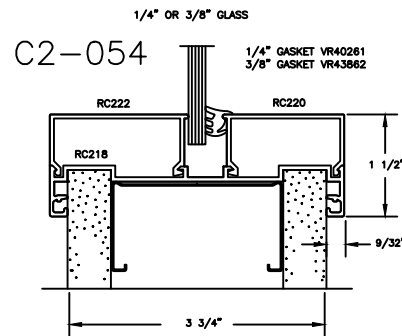

RACO Classic 375 Series

Typical Door, Frame & Sidelite Details

C2-033

C2-056

C2-061

C2-028

C2-025

C2-042

C2-043

C2-057

C2-036

C2-054

C2-053