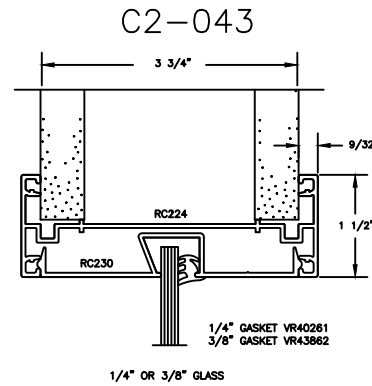

RACO Classic 375 Series

Typical Door, Frame & Sidelite Details

C2-033

C2-056

C2-061

C2-028

C2-025

C2-042

C2-043

C2-057

C2-036

C2-054

C2-053