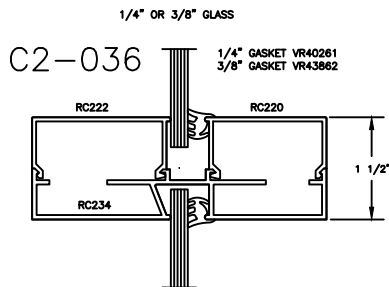

RACO Classic 375 Series

Typical Door, Frame & Sidelite Details

C2-033

C2-056

C2-061

C2-028

C2-025

C2-042

C2-043

C2-057

C2-036

C2-054

C2-053