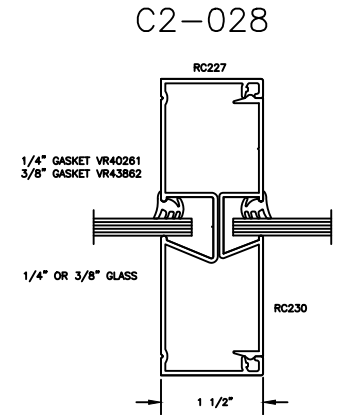

RACO Classic 375 Series

Typical Door, Frame & Sidelite Details

C2-033

C2-056

C2-061

C2-028

C2-025

C2-042