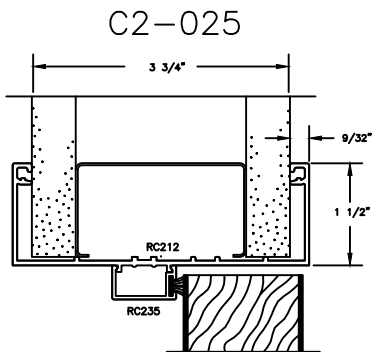

RACO Classic 375 Series

Typical Door, Frame & Sidelite Details

C2-033

C2-056

C2-061

C2-028

C2-025

C2-042