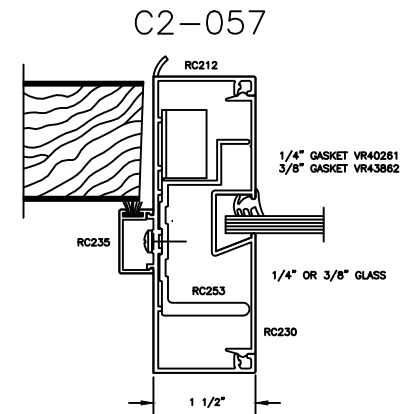

RACO Classic 375 Series

Typical Door, Frame & Sidelite Details

C2-033

C2-056

C2-061

C2-028

C2-025

C2-042

C2-043

C2-057

C2-036

C2-054

C2-053