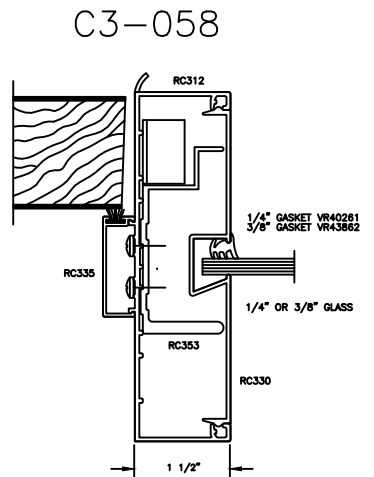

RACO Classic 487 Series

Typical Door, Frame & Sidelite Details

C3-042

C3-057

C3-036

C3-059

C3-028

C3-033

C3-041

C3-058

C3-045

C3-056

C3-055