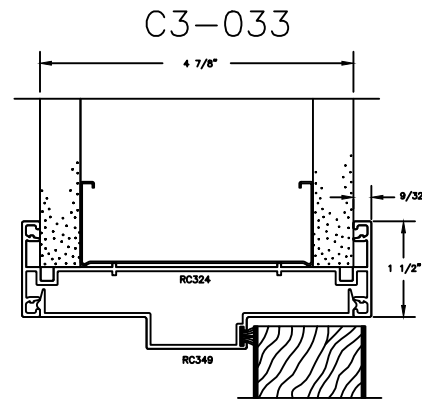

RACO Classic 487 Series

Typical Door, Frame & Sidelite Details

C3-042

C3-057

C3-036

C3-059

C3-028

C3-033