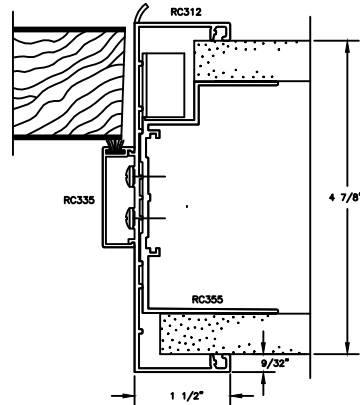

RACO Classic 487 Series

Typical Door, Frame & Sidelite Details

C3-042

C3-057

C3-036

C3-059

C3-028

C3-033