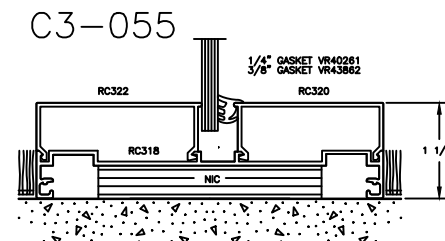

RACO Classic 487 Series

Typical Door, Frame & Sidelite Details

C3-042

C3-057

C3-036

C3-059

C3-028

C3-033

C3-041

C3-058

C3-045

C3-056

C3-055