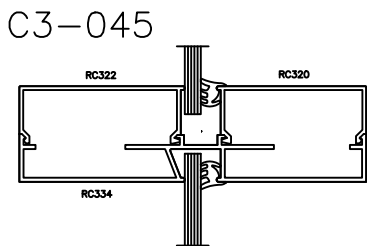

RACO Classic 487 Series

Typical Door, Frame & Sidelite Details

C3-045