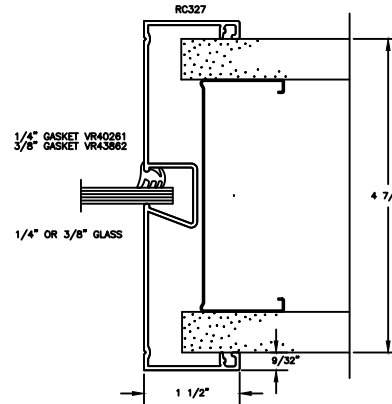

RACO Classic 487 Series

Typical Door, Frame & Sidelite Details

C3-042

C3-057

C3-036

C3-059

C3-028

C3-033