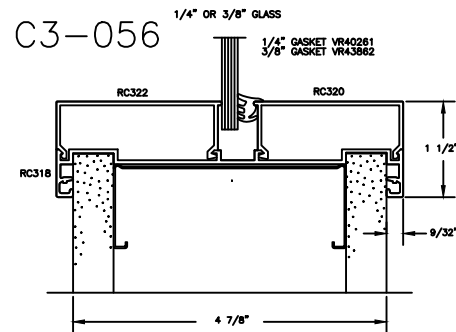

RACO Classic 487 Series

Typical Door, Frame & Sidelite Details

C3-056