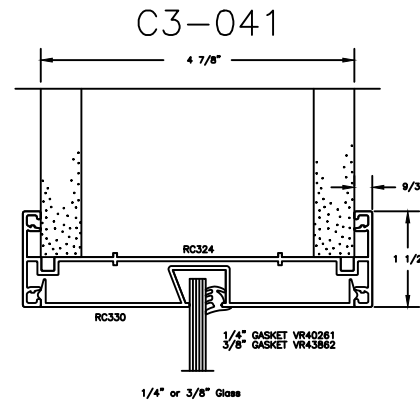

RACO Classic 487 Series

Typical Door, Frame & Sidelite Details

C3-042

C3-057

C3-036

C3-059

C3-028

C3-033