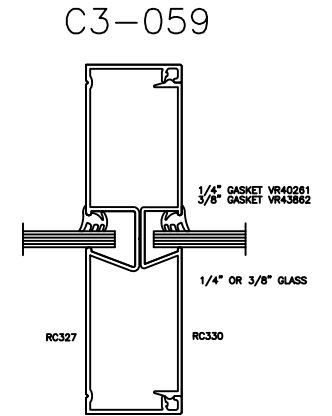

RACO Classic 487 Series

Typical Door, Frame & Sidelite Details

C3-042

C3-057

C3-036

C3-059

C3-028

C3-033