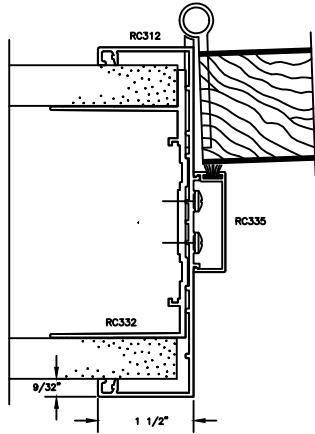

RACO Classic 487 Series

Typical Door, Frame & Sidelite Details

C3-042

C3-057

C3-036

C3-059

C3-028

C3-033

C3-041

C3-058

C3-045

C3-056

C3-055