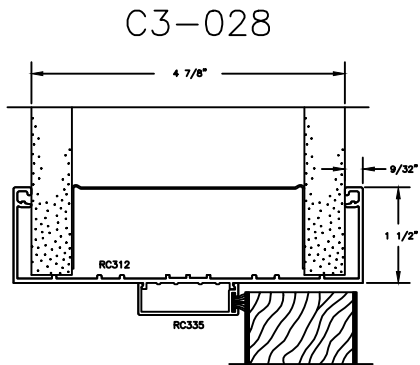

RACO Classic 487 Series

Typical Door, Frame & Sidelite Details

C3-042

C3-057

C3-036

C3-059

C3-028

C3-033