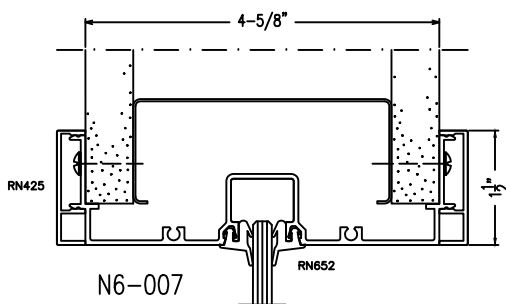

RACO 462 Series

Typical Door, Frame & Sidelite Details

WOOD BLOCKING AS NEEDED BY OTHERS