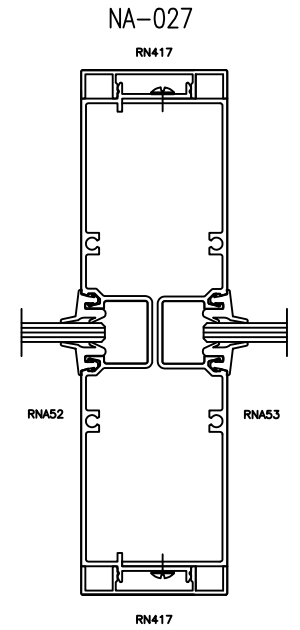

# RACO 612 Series

1.9375 inch Door, Frame & Sidelite Details

Revised 2/27/2020

**LIBERTY**  
A RACO DESIGN DIVISION