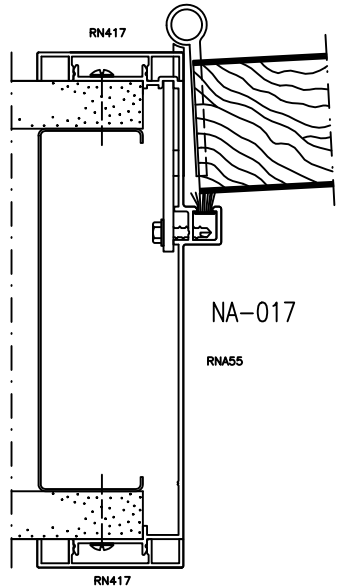

# RACO 612 Series

1.9375 inch Door, Frame & Sidelite Details

Revised 2/27/2020

**LIBERTY**  
A RACO DESIGN DIVISION