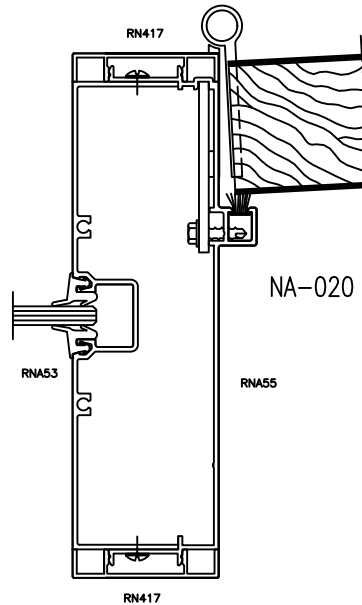

# RACO 612 Series

1.9375 inch Door, Frame & Sidelite Details

Revised 2/27/2020

**LIBERTY**  
A RACO DESIGN DIVISION