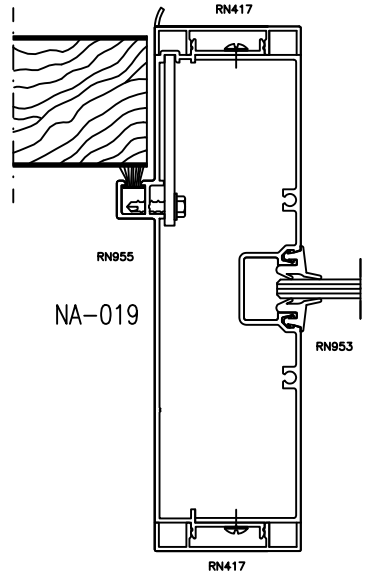

# RACO 612 Series

1.9375 inch Door, Frame & Sidelite Details

Revised 2/27/2020

**LIBERTY**  
A RACO DESIGN DIVISION