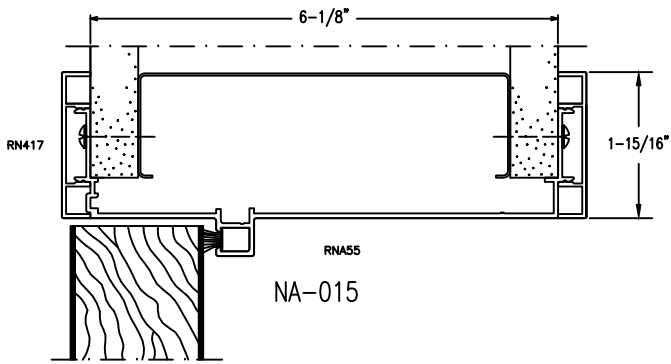

# RACO 612 Series

1.9375 inch Door, Frame & Sidelite Details

Revised 2/27/2020

**LIBERTY**  
A RACO DESIGN DIVISION