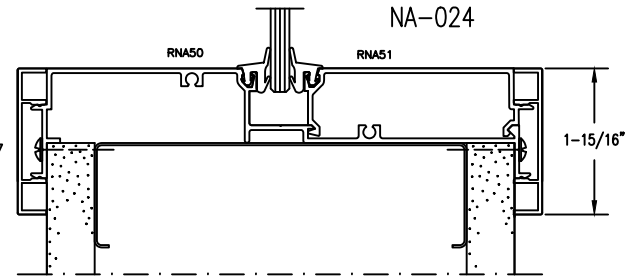

# RACO 612 Series

1.9375 inch Door, Frame & Sidelite Details

Revised 2/27/2020

**LIBERTY**  
A RACO DESIGN DIVISION