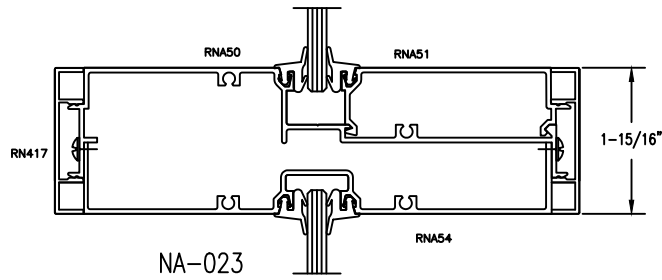

# RACO 612 Series

1.9375 inch Door, Frame & Sidelite Details

Revised 2/27/2020

**LIBERTY**  
A RACO DESIGN DIVISION