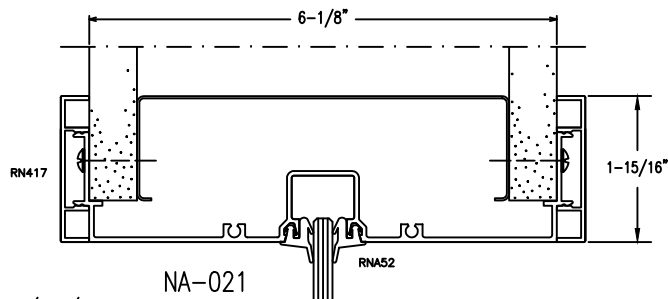

# RACO 612 Series

1.9375 inch Door, Frame & Sidelite Details

Revised 2/27/2020

**LIBERTY**  
A RACO DESIGN DIVISION