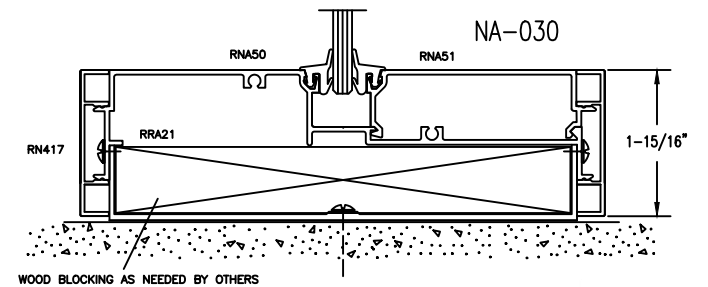

# RACO 612 Series

1.9375 inch Door, Frame & Sidelite Details

Revised 2/27/2020

**LIBERTY**  
A RACO DESIGN DIVISION