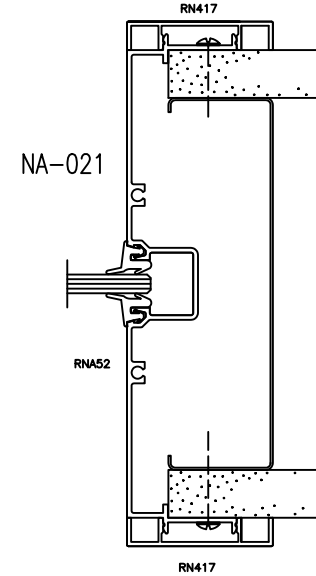

# RACO 612 Series

1.9375 inch Door, Frame & Sidelite Details

Revised 2/27/2020

**LIBERTY**  
A RACO DESIGN DIVISION