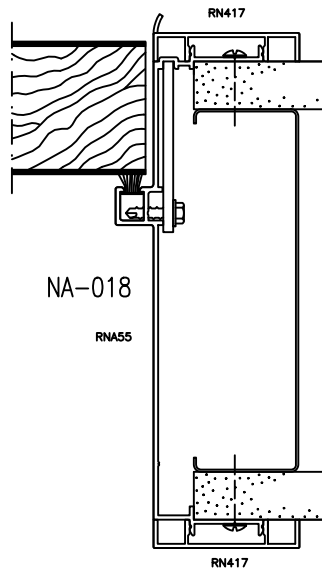

# RACO 612 Series

1.9375 inch Door, Frame & Sidelite Details

Revised 2/27/2020

**LIBERTY**  
A RACO DESIGN DIVISION