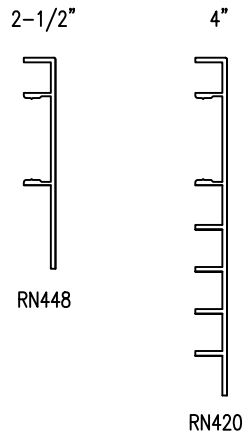

1-1/2" Full Face Trim

1" Reveal Trim

Additional Trim - 3/8" depth

We also have:

RN435 = 1-1/2" x 3/8"
with wool pile pocket

RN449 = 2-3/16" x 3/8"
for offset slider head

Scribe Trim - 3/8" depth

Note: Other trim sizes may be available,
additional pricing and lead times would apply.