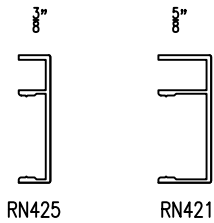

1-1/2" Full Face Trim

1" Reveal Trim

Additional Trim - 3/8" depth

We also have:

RN435 = 1-1/2" x 3/8"
with wool pile pocket

RN449 = 2-3/16" x 3/8"
for offset slider head

Scribe Trim - 3/8" depth

Note: Other trim sizes may be available,
additional pricing and lead times would apply.