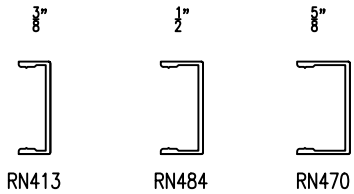

1-1/2" Full Face Trim

1" Reveal Trim

Additional Trim - 3/8" depth

We also have:

RN435 = 1-1/2" x 3/8"
with wool pile pocket

RN449 = 2-3/16" x 3/8"
for offset slider head

Scribe Trim - 3/8" depth

Note: Other trim sizes may be available,
additional pricing and lead times would apply.