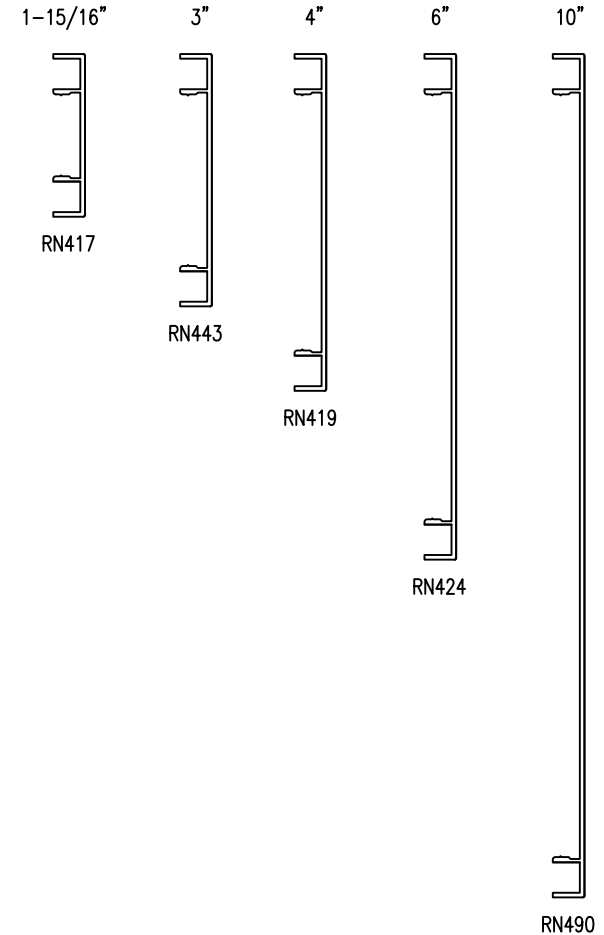

1-1/2" Full Face Trim

1" Reveal Trim

Additional Trim - 3/8" depth

We also have:

RN435 = 1-1/2" x 3/8"
with wool pile pocket

RN449 = 2-3/16" x 3/8"
for offset slider head

Scribe Trim - 3/8" depth

Note: Other trim sizes may be available,
additional pricing and lead times would apply.