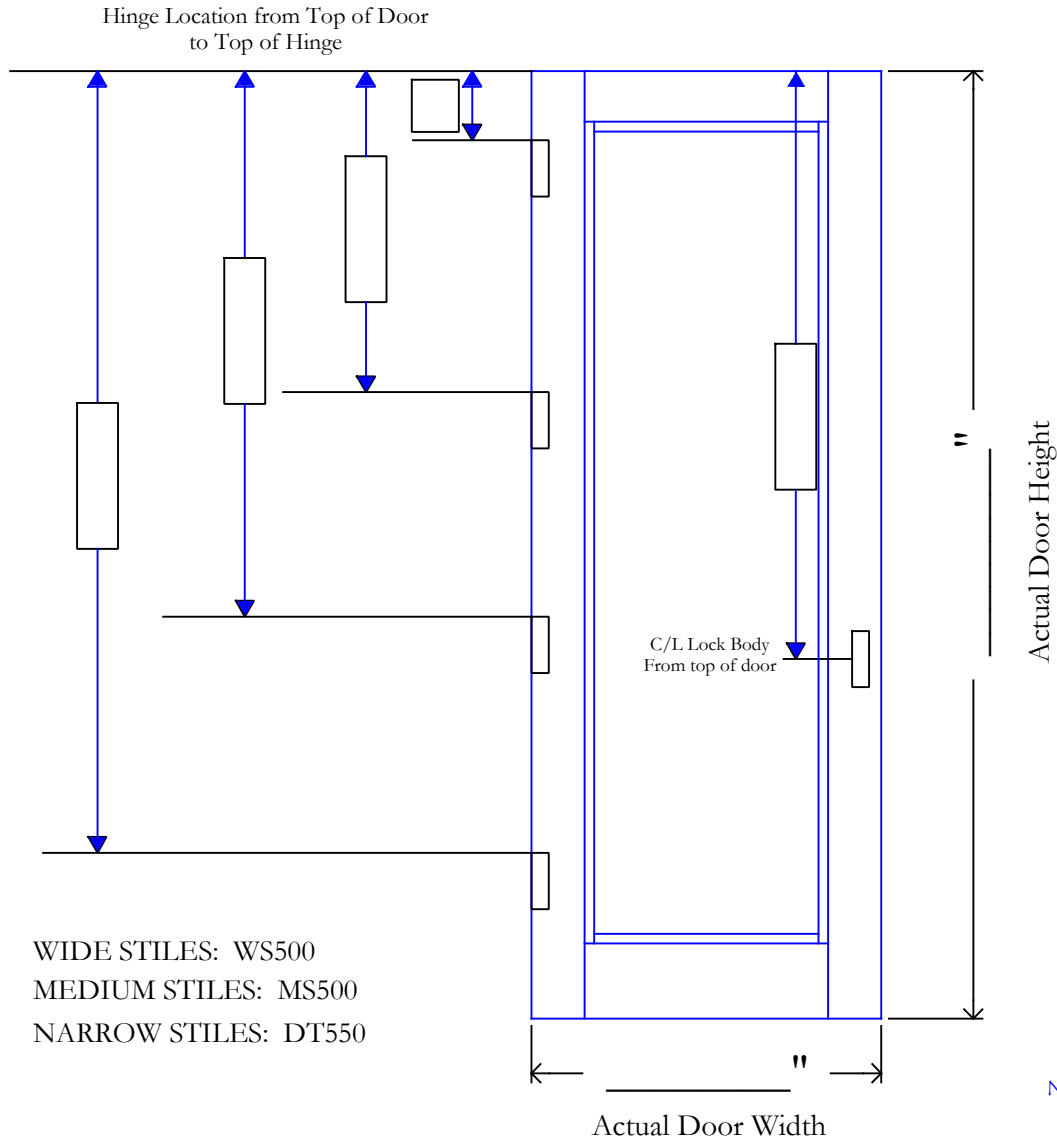

Job Name: _____

DOOR STILE (circle one) - Wide or Medium or Narrow

COLOR (Circle One) - Clear Anodized or Bronze Pt. or Black Pt. or Other _____

GLASS THICKNESS (circle one) - 1/4" or 3/8" or 1/2" Glass By Raco? YES or NO

RATING (circle one) - Non-Rated or 20-Min Pos. Pressure

Please See attached pages for Stile & Rail Details...

List Opening #'s below, under appropriate swing

LH DOOR #s	RH DOOR #s
------------	------------

RHR DOOR #s	LHR DOOR #s
-------------	-------------

WIDE TOP RAILS: WS200 OR WS100
 MEDIUM TOP RAIL: D-101
 NARROW TOP RAILS: D-201 or D-101

WIDE STILES: WS500
 MEDIUM STILES: MS500
 NARROW STILES: DT550