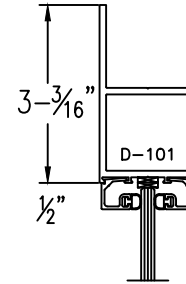

Aluminum Medium Stile

Please circle the styles, top & bottom rails needed.

Typical Door Details

400 MEDIUM STILE

400 MEDIUM STILE

TOP RAIL

(Typ.) 1-3/4" Door thickness

BOTTOM RAIL