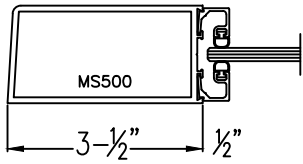

Aluminum Medium Stile

Please circle the styles, top & bottom rails needed.

Typical Door Details

400 MEDIUM STILE

400 MEDIUM STILE

TOP RAIL

(Typ.) 1-3/4" Door thickness

BOTTOM RAIL