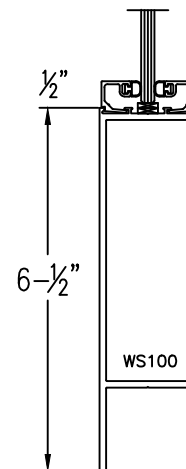

Aluminum Medium Stile

Please circle the styles, top & bottom rails needed.

Typical Door Details

400 MEDIUM STILE

400 MEDIUM STILE

TOP RAIL

(Typ.) 1-3/4" Door thickness

BOTTOM RAIL

SLIDER MEDIUM STILE

SLIDER MEDIUM STILE

400 BOTTOM RAIL

SLIDER MEDIUM STILE w/ WOOL PILE