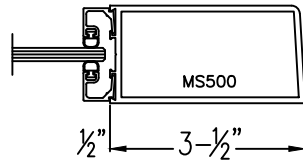

Aluminum Medium Stile

Please circle the styles, top & bottom rails needed.

Typical Door Details

400 MEDIUM STILE

400 MEDIUM STILE

TOP RAIL

(Typ.) 1-3/4" Door thickness

BOTTOM RAIL