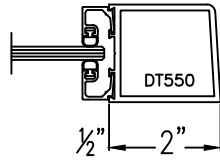

# Aluminum Narrow Stile

Please circle the styles, top & bottom rails needed.

Typical Door Details

250 NARROW STILE

250 NARROW STILE

250 TOP RAIL

TOP RAIL

BOTTOM RAIL

(Typ.) 1-3/4" Door thickness

SLIDER NARROW STILE

SLIDER NARROW STILE

250 BOTTOM RAIL

SLIDER NARROW STILE w/ WOOL PILE