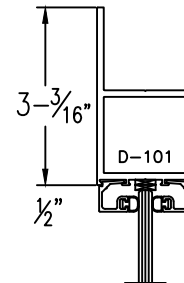

# Aluminum Narrow Stile

Please circle the styles, top & bottom rails needed.

Typical Door Details

250 NARROW STILE

250 NARROW STILE

250 TOP RAIL

TOP RAIL

BOTTOM RAIL

(Typ.) 1-3/4" Door thickness

SLIDER NARROW STILE

SLIDER NARROW STILE

250 BOTTOM RAIL

SLIDER NARROW STILE w/ WOOL PILE