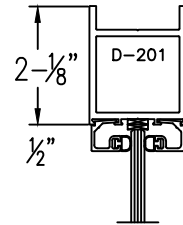

# Aluminum Narrow Stile

Please circle the styles, top & bottom rails needed.

Typical Door Details

250 NARROW STILE

250 NARROW STILE

250 TOP RAIL

TOP RAIL

BOTTOM RAIL

(Typ.) 1-3/4" Door thickness

SLIDER NARROW STILE

SLIDER NARROW STILE

250 BOTTOM RAIL

SLIDER NARROW STILE w/ WOOL PILE