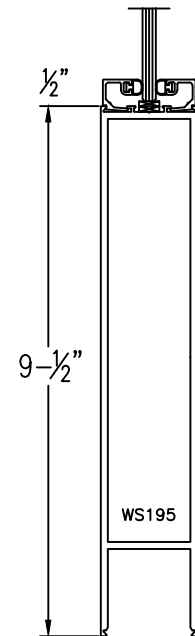

# Aluminum Narrow Stile

Please circle the styles, top & bottom rails needed.

Typical Door Details

250 NARROW STILE

250 NARROW STILE

250 TOP RAIL

TOP RAIL

BOTTOM RAIL

(Typ.) 1-3/4" Door thickness

SLIDER NARROW STILE

SLIDER NARROW STILE

250 BOTTOM RAIL

SLIDER NARROW STILE w/ WOOL PILE