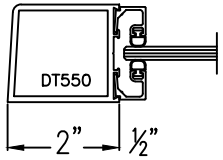

# Aluminum Narrow Stile

Please circle the styles, top & bottom rails needed.

Typical Door Details

250 NARROW STILE

250 NARROW STILE

250 TOP RAIL

TOP RAIL

BOTTOM RAIL

(Typ.) 1-3/4" Door thickness

SLIDER NARROW STILE

SLIDER NARROW STILE

250 BOTTOM RAIL

SLIDER NARROW STILE w/ WOOL PILE