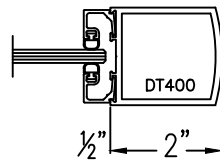

# Aluminum Narrow Stile

Please circle the styles, top & bottom rails needed.

Typical Door Details

250 NARROW STILE

250 NARROW STILE

250 TOP RAIL

TOP RAIL

BOTTOM RAIL

(Typ.) 1-3/4" Door thickness

SLIDER NARROW STILE

SLIDER NARROW STILE

250 BOTTOM RAIL

SLIDER NARROW STILE w/ WOOL PILE