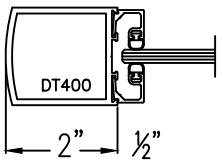

# Aluminum Narrow Stile

Please circle the styles, top & bottom rails needed.

Typical Door Details

250 NARROW STILE

250 NARROW STILE

250 TOP RAIL

TOP RAIL

BOTTOM RAIL

(Typ.) 1-3/4" Door thickness

SLIDER NARROW STILE

SLIDER NARROW STILE

250 BOTTOM RAIL

SLIDER NARROW STILE w/ WOOL PILE