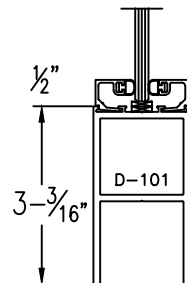

(Typ.) 1-3/4" Door thickness

SLIDER NARROW STILE

SLIDER NARROW STILE

250 BOTTOM RAIL

SLIDER NARROW STILE w/ WOOL PILE