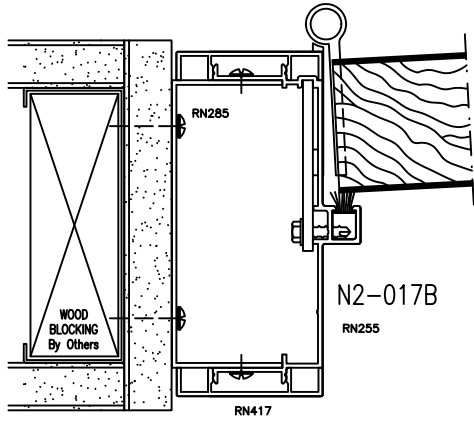

# RACO 375 Series

1.9375 inch Door, Frame & Sidelite Details

N2-POS3