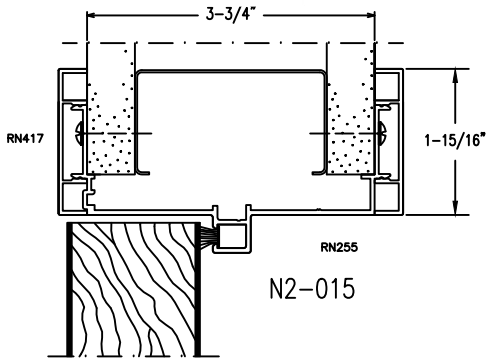

# RACO 375 Series

1.9375 inch Door, Frame & Sidelite Details

N2-POS3