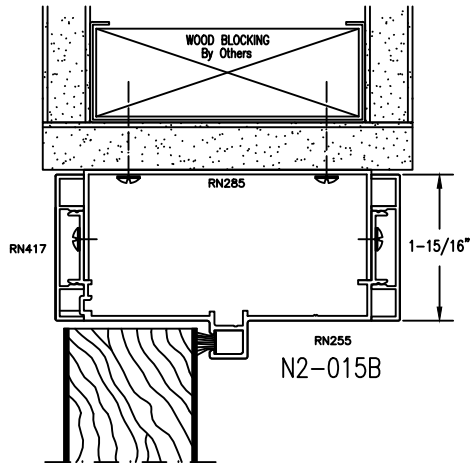

# RACO 375 Series

1.9375 inch Door, Frame & Sidelite Details

N2-POS3