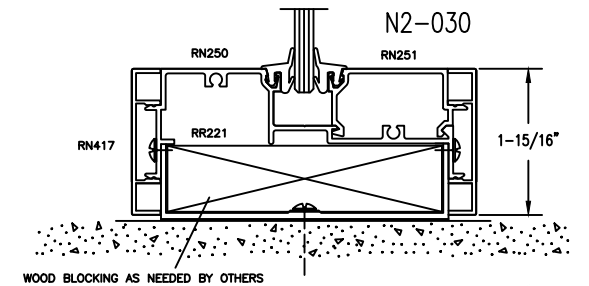

# RACO 375 Series

1.9375 inch Door, Frame & Sidelite Details

N2-POS3