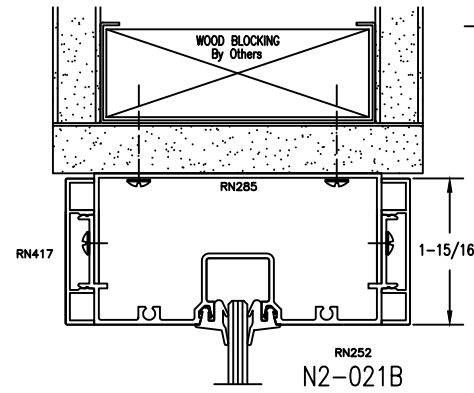

# RACO 375 Series

1.9375 inch Door, Frame & Sidelite Details

N2-POS3