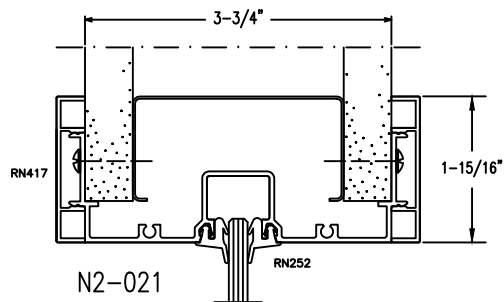

# RACO 375 Series

1.9375 inch Door, Frame & Sidelite Details

N2-POS3