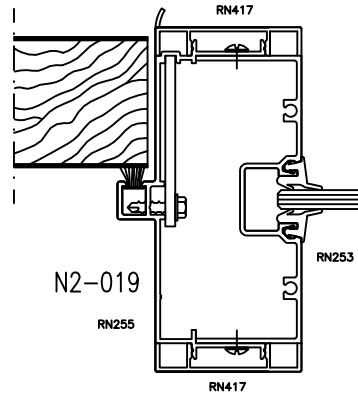

# RACO 375 Series

1.9375 inch Door, Frame & Sidelite Details

N2-POS3