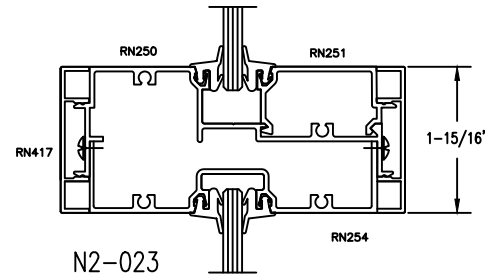

# RACO 375 Series

1.9375 inch Door, Frame & Sidelite Details

N2-POS3