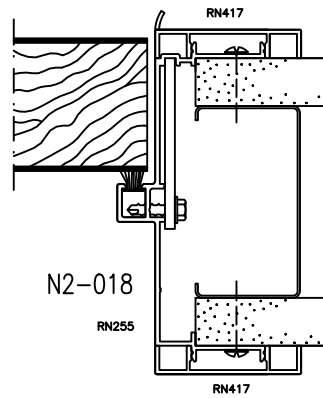

# RACO 375 Series

1.9375 inch Door, Frame & Sidelite Details

N2-POS3