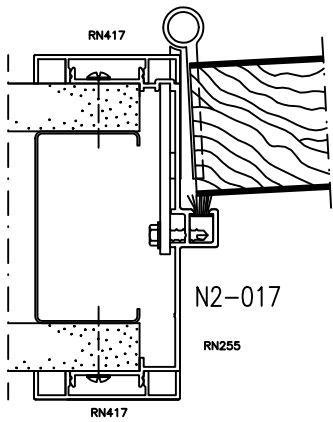

# RACO 375 Series

1.9375 inch Door, Frame & Sidelite Details

N2-POS3