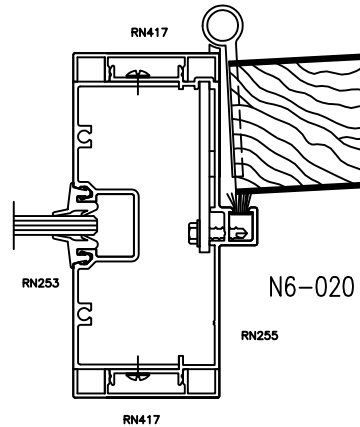

# RACO 375 Series

1.9375 inch Door, Frame & Sidelite Details

N2-POS3