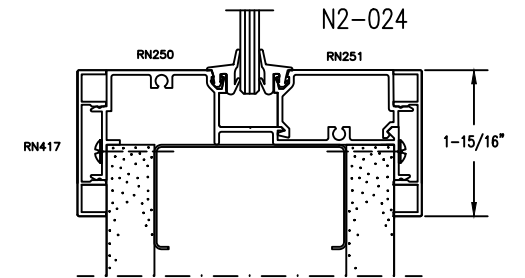

# RACO 375 Series

1.9375 inch Door, Frame & Sidelite Details

N2-POS3