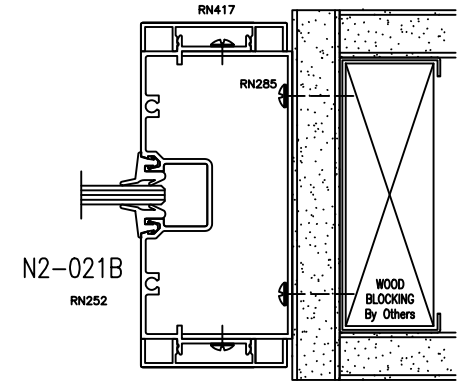

# RACO 375 Series

1.9375 inch Door, Frame & Sidelite Details

N2-POS3