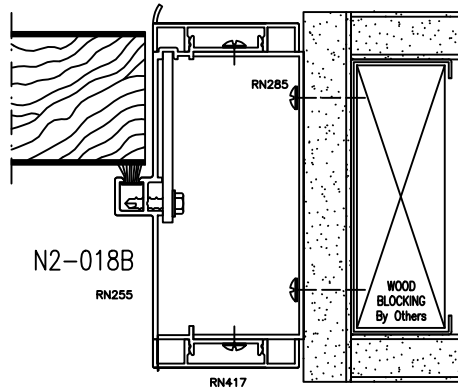

# RACO 375 Series

1.9375 inch Door, Frame & Sidelite Details

N2-POS3