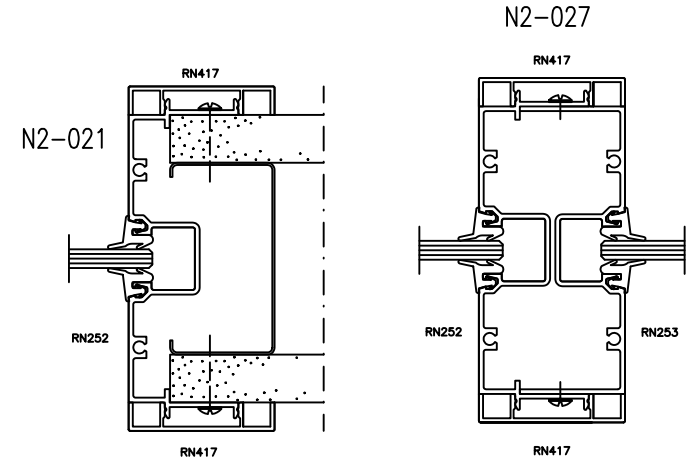

# RACO 375 Series

1.9375 inch Door, Frame & Sidelite Details

N2-POS3