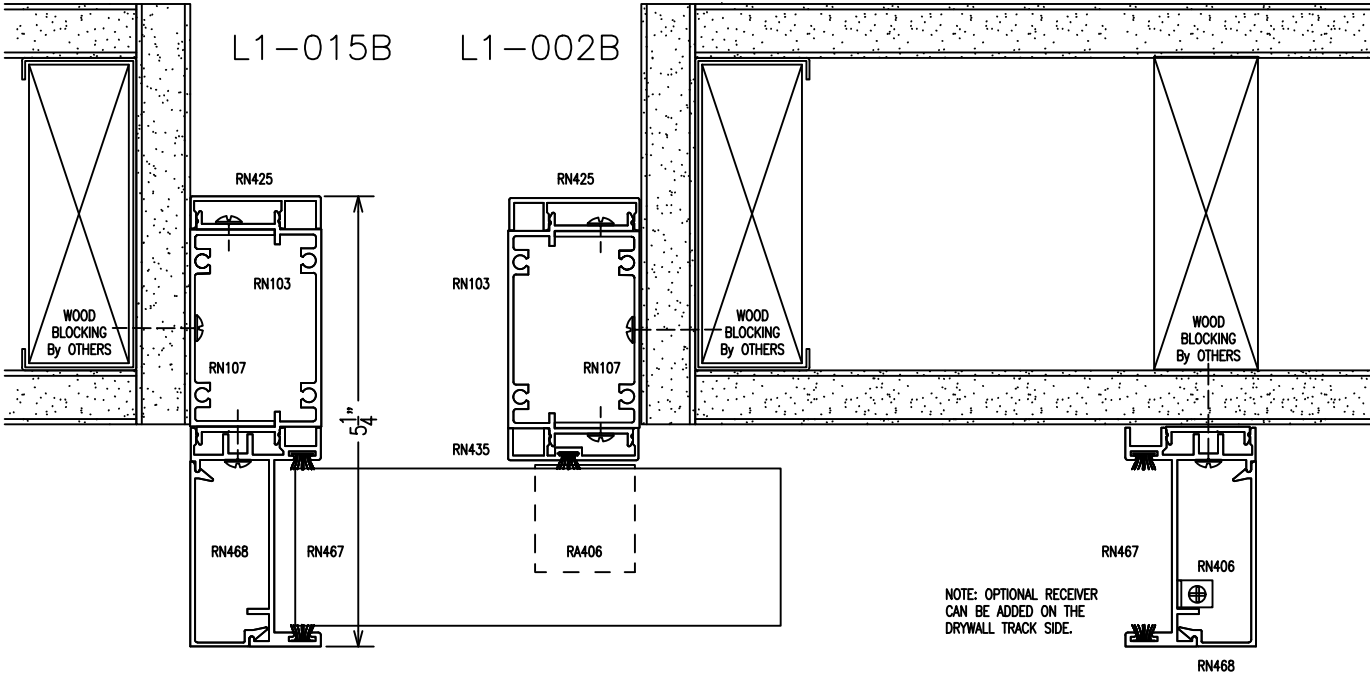

Typical Over Drywall Details

L1-011B

L1-012B

NOTE: OPTIONAL RECEIVER CAN BE ADDED ON THE DRYWALL TRACK SIDE.

(OPTIONAL)

L1-016

FLOOR GUIDE