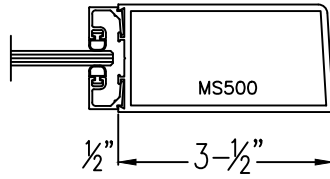

Aluminum Medium Stile

Please circle the styles, top & bottom rails needed.

Typical Door Details

400 MEDIUM STILE

400 MEDIUM STILE

TOP RAIL

(Typ.) 1-3/4" Door thickness

SLIDER MEDIUM STILE