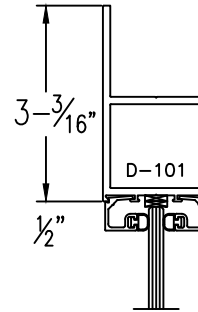

Aluminum Medium Stile

Please circle the styles, top & bottom rails needed.

Typical Door Details

400 MEDIUM STILE

400 MEDIUM STILE

TOP RAIL

(Typ.) 1-3/4" Door thickness

SLIDER MEDIUM STILE