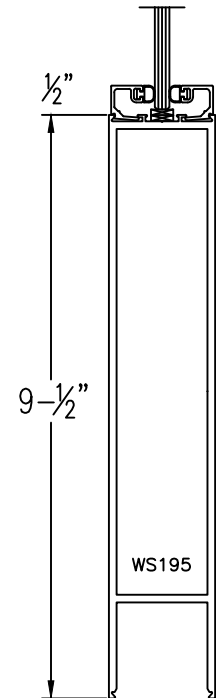

Aluminum Medium Stile

Please circle the styles, top & bottom rails needed.

Typical Door Details

400 MEDIUM STILE

400 MEDIUM STILE

TOP RAIL

(Typ.) 1-3/4" Door thickness

SLIDER MEDIUM STILE

SLIDER MEDIUM STILE

400 BOTTOM RAIL

BOTTOM RAIL

SLIDER MEDIUM STILE w/ WOOL PILE