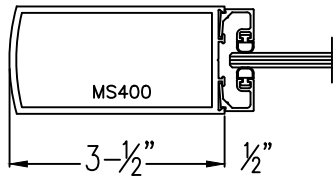

Aluminum Medium Stile

Please circle the styles, top & bottom rails needed.

Typical Door Details

400 MEDIUM STILE

400 MEDIUM STILE

TOP RAIL

(Typ.) 1-3/4" Door thickness

SLIDER MEDIUM STILE