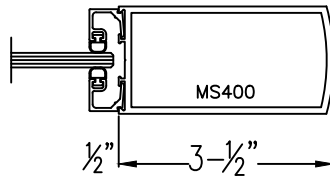

400 BOTTOM RAIL