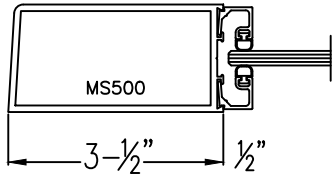

Aluminum Medium Stile

Please circle the styles, top & bottom rails needed.

Typical Door Details

400 MEDIUM STILE

400 MEDIUM STILE

TOP RAIL

(Typ.) 1-3/4" Door thickness

SLIDER MEDIUM STILE