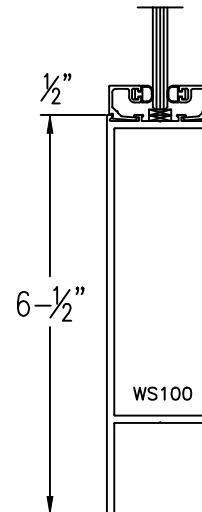

Aluminum Medium Stile

Please circle the styles, top & bottom rails needed.

Typical Door Details

400 MEDIUM STILE

400 MEDIUM STILE

TOP RAIL

(Typ.) 1-3/4" Door thickness

SLIDER MEDIUM STILE

SLIDER MEDIUM STILE

400 BOTTOM RAIL

BOTTOM RAIL

SLIDER MEDIUM STILE w/ WOOL PILE