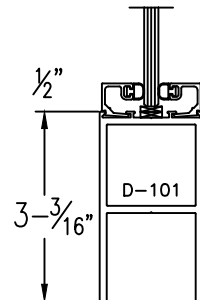

(Typ.) 1-3/4" Door thickness

SLIDER NARROW STILE

SLIDER NARROW STILE

250 BOTTOM RAIL

SLIDER NARROW STILE w/ WOOL PILE