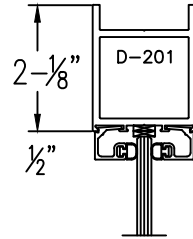

# Aluminum Narrow Stile

Please circle the styles, top & bottom rails needed.

Typical Door Details

250 NARROW STILE

250 NARROW STILE

250 TOP RAIL

TOP RAIL

BOTTOM RAIL

(Typ.) 1-3/4" Door thickness

SLIDER NARROW STILE

SLIDER NARROW STILE

250 BOTTOM RAIL

SLIDER NARROW STILE w/ WOOL PILE