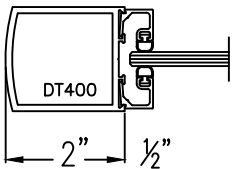

# Aluminum Narrow Stile

Please circle the styles, top & bottom rails needed.

Typical Door Details

250 NARROW STILE

250 NARROW STILE

250 TOP RAIL

TOP RAIL

BOTTOM RAIL

(Typ.) 1-3/4" Door thickness

SLIDER NARROW STILE

SLIDER NARROW STILE

250 BOTTOM RAIL

SLIDER NARROW STILE w/ WOOL PILE