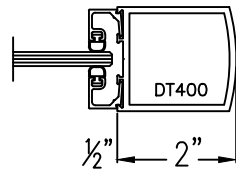

# Aluminum Narrow Stile

Please circle the styles, top & bottom rails needed.

Typical Door Details

250 NARROW STILE

250 NARROW STILE

250 TOP RAIL

TOP RAIL

BOTTOM RAIL

(Typ.) 1-3/4" Door thickness

SLIDER NARROW STILE

SLIDER NARROW STILE

250 BOTTOM RAIL

SLIDER NARROW STILE w/ WOOL PILE