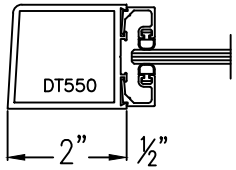

# Aluminum Narrow Stile

Please circle the styles, top & bottom rails needed.

Typical Door Details

250 NARROW STILE

250 NARROW STILE

250 TOP RAIL

TOP RAIL

BOTTOM RAIL

(Typ.) 1-3/4" Door thickness

SLIDER NARROW STILE

SLIDER NARROW STILE

250 BOTTOM RAIL

SLIDER NARROW STILE w/ WOOL PILE