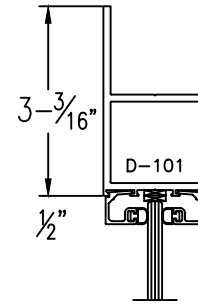

# Aluminum Narrow Stile

Please circle the styles, top & bottom rails needed.

Typical Door Details

250 NARROW STILE

250 NARROW STILE

250 TOP RAIL

TOP RAIL

BOTTOM RAIL

(Typ.) 1-3/4" Door thickness

SLIDER NARROW STILE

SLIDER NARROW STILE

250 BOTTOM RAIL

SLIDER NARROW STILE w/ WOOL PILE