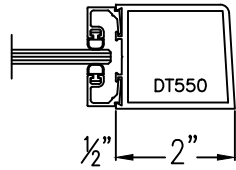

# Aluminum Narrow Stile

Please circle the styles, top & bottom rails needed.

Typical Door Details

250 NARROW STILE

250 NARROW STILE

250 TOP RAIL

TOP RAIL

BOTTOM RAIL

(Typ.) 1-3/4" Door thickness

SLIDER NARROW STILE

SLIDER NARROW STILE

250 BOTTOM RAIL

SLIDER NARROW STILE w/ WOOL PILE