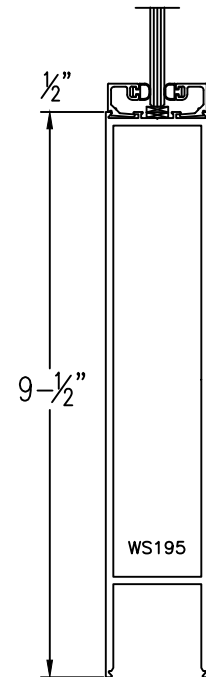

# Aluminum Narrow Stile

Please circle the styles, top & bottom rails needed.

Typical Door Details

250 NARROW STILE

250 NARROW STILE

250 TOP RAIL

TOP RAIL

BOTTOM RAIL

(Typ.) 1-3/4" Door thickness

SLIDER NARROW STILE

SLIDER NARROW STILE

250 BOTTOM RAIL

SLIDER NARROW STILE w/ WOOL PILE