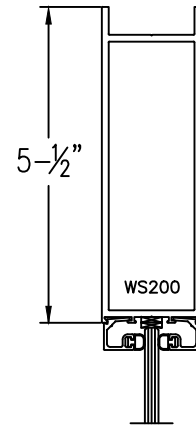

Aluminum Wide Stile

Please circle the styles, top & bottom rails needed.

Typical Door Details

500 WIDE STILE

500 WIDE STILE

SLIDER WIDE STILE

SLIDER WIDE STILE

SLIDER WIDE STILE w/ WOOL PILE

TOP RAIL

TOP RAIL

400 BOTTOM RAIL

BOTTOM RAIL

(Typ.) 1-3/4" Door thickness