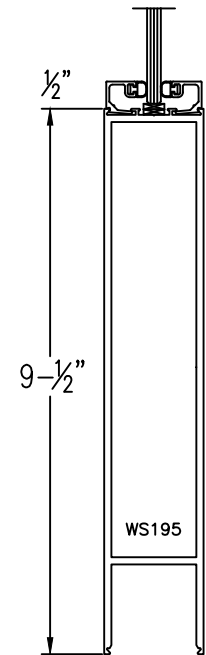

Aluminum Wide Stile

Please circle the styles, top & bottom rails needed.

Typical Door Details

500 WIDE STILE

500 WIDE STILE

SLIDER WIDE STILE

SLIDER WIDE STILE

SLIDER WIDE STILE w/ WOOL PILE

TOP RAIL

TOP RAIL

400 BOTTOM RAIL

BOTTOM RAIL

(Typ.) 1-3/4" Door thickness