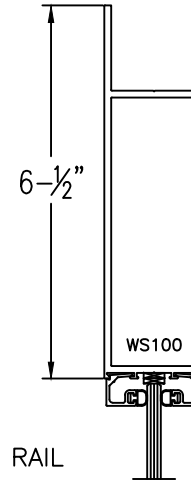

Aluminum Wide Stile

Please circle the styles, top & bottom rails needed.

Typical Door Details

500 WIDE STILE

500 WIDE STILE

SLIDER WIDE STILE

SLIDER WIDE STILE

SLIDER WIDE STILE w/ WOOL PILE

TOP RAIL

TOP RAIL

400 BOTTOM RAIL

BOTTOM RAIL

(Typ.) 1-3/4" Door thickness