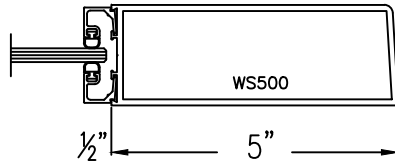

Aluminum Wide Stile

Please circle the styles, top & bottom rails needed.

Typical Door Details

500 WIDE STILE

500 WIDE STILE

SLIDER WIDE STILE

SLIDER WIDE STILE

SLIDER WIDE STILE w/ WOOL PILE

TOP RAIL

TOP RAIL

400 BOTTOM RAIL

BOTTOM RAIL

(Typ.) 1-3/4" Door thickness