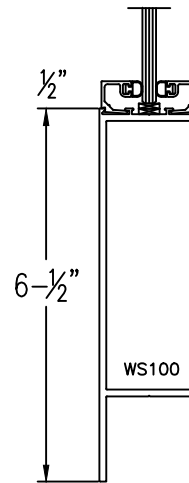

Aluminum Wide Stile

Please circle the styles, top & bottom rails needed.

Typical Door Details

500 WIDE STILE

500 WIDE STILE

SLIDER WIDE STILE

SLIDER WIDE STILE

SLIDER WIDE STILE w/ WOOL PILE

TOP RAIL

TOP RAIL

400 BOTTOM RAIL

BOTTOM RAIL

(Typ.) 1-3/4" Door thickness