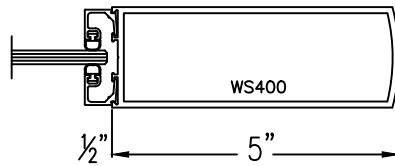

Aluminum Wide Stile

Please circle the styles, top & bottom rails needed.

Typical Door Details

500 WIDE STILE

500 WIDE STILE

SLIDER WIDE STILE

SLIDER WIDE STILE

SLIDER WIDE STILE w/ WOOL PILE

TOP RAIL

TOP RAIL

400 BOTTOM RAIL

BOTTOM RAIL

(Typ.) 1-3/4" Door thickness