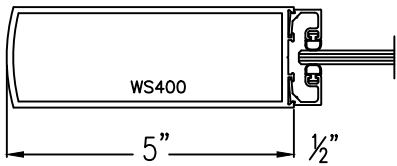

Aluminum Wide Stile

Please circle the styles, top & bottom rails needed.

Typical Door Details

500 WIDE STILE

500 WIDE STILE

SLIDER WIDE STILE

SLIDER WIDE STILE

SLIDER WIDE STILE w/ WOOL PILE

TOP RAIL

TOP RAIL

400 BOTTOM RAIL

BOTTOM RAIL

(Typ.) 1-3/4" Door thickness