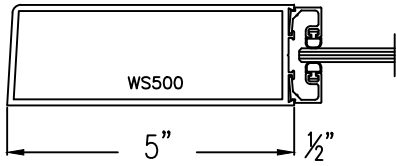

Aluminum Wide Stile

Please circle the styles, top & bottom rails needed.

Typical Door Details

500 WIDE STILE

500 WIDE STILE

SLIDER WIDE STILE

SLIDER WIDE STILE

SLIDER WIDE STILE w/ WOOL PILE

TOP RAIL

TOP RAIL

400 BOTTOM RAIL

BOTTOM RAIL

(Typ.) 1-3/4" Door thickness