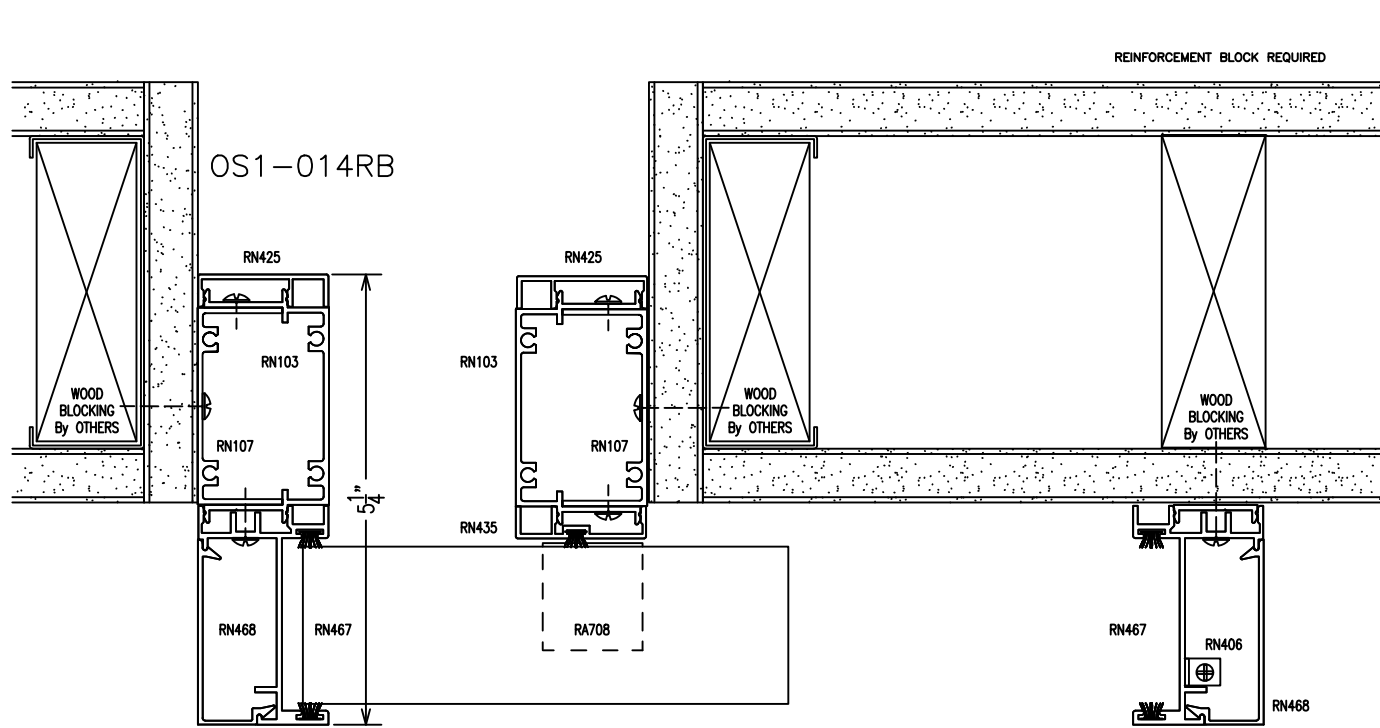

RACO 225 Offset Slider

Typical Over Drywall Details

OS1-004B

OPTIONAL BY REQUEST