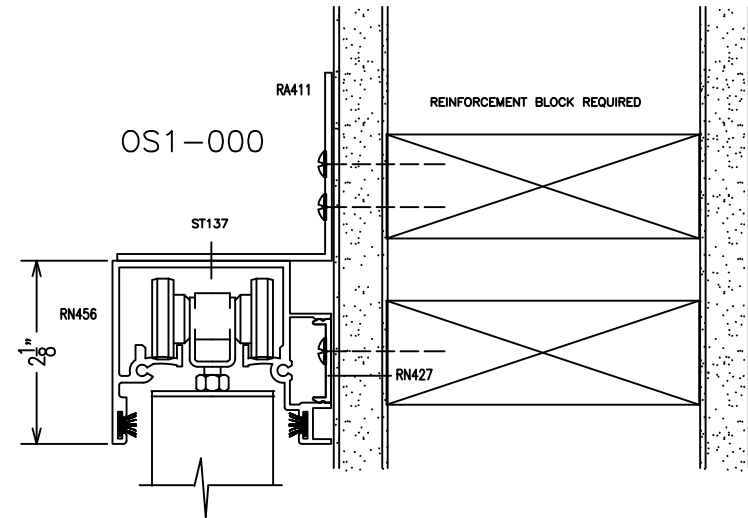

RACO 225 Offset Slider

Typical Over Drywall Details

OS1-004B

OPTIONAL BY REQUEST