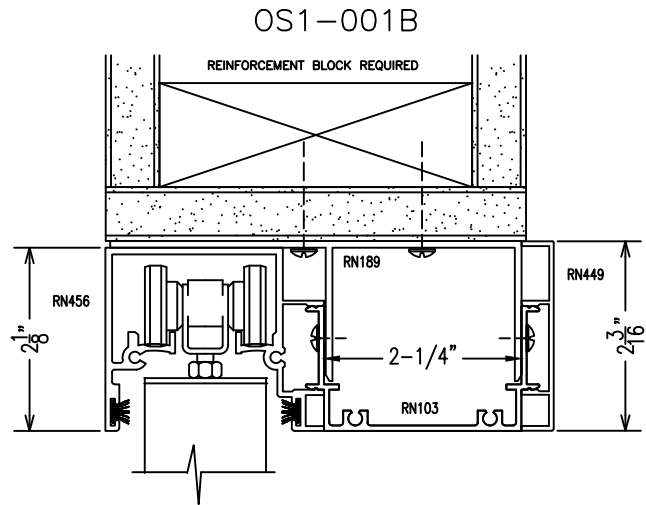

RACO 225 Offset Slider

Typical Over Drywall Details

OS1-004B

OPTIONAL BY REQUEST